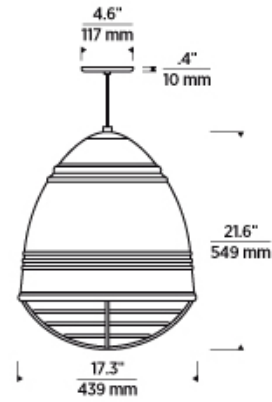

700 _____ LOFGP _____

JOB NAME _____

NOTES _____

LOFT GRANDE PENDANT

SPECIFICATIONS

PRIMARY MATERIAL	Metal
SHADE MATERIAL	Aluminum
NET WEIGHT	6 lbs
HEIGHT	21.6in
WIDTH	17.3in
LENGTH	17.3in
UP LIGHT / DOWN LIGHT / BOTH?	
WET LISTED	
DAMP LISTED	Yes
DRY LISTED	
MIN. HANGING HEIGHT	23.1in
MAX HANGING HEIGHT	89.1in
TOTAL CORD LENGTH	72in
TOTAL STEM LENGTH	
STEM QTY	
SLOPED CEILING ADAPTABLE?	Yes 45° Max
GENERAL LISTING	ETL Listed
INCLUDES	