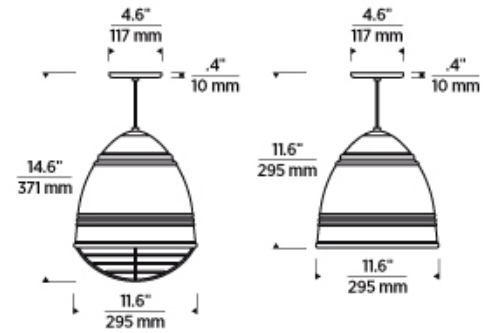

700 _____ LOF _____

JOB NAME _____

NOTES _____

LOFT PENDANT

SPECIFICATIONS

PRIMARY MATERIAL	Metal
SHADE MATERIAL	Aluminum
NET WEIGHT	3 lbs
HEIGHT	14.6in
WIDTH	11.6in
LENGTH	11.6in
UP LIGHT / DOWN LIGHT / BOTH?	
WET LISTED	
DAMP LISTED	Yes
DRY LISTED	
MIN. HANGING HEIGHT	21.1in
MAX HANGING HEIGHT	87.1in
TOTAL CORD LENGTH	72in
TOTAL STEM LENGTH	
STEM QTY	
SLOPED CEILING ADAPTABLE?	Yes 45° Max
GENERAL LISTING	ETL Listed
INCLUDES	