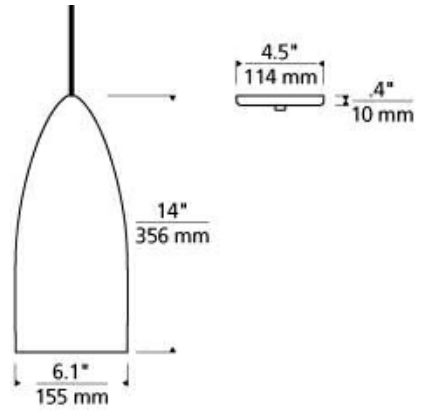

700 _____ SIG _____

JOB NAME _____

NOTES _____

SIGNAL PENDANT

SPECIFICATIONS

HARDWARE MATERIAL	Metal
SHADE MATERIAL	Metal
NET WEIGHT	1.5 lbs
HEIGHT	14in
WIDTH	6.1in
LENGTH	6.1in
UP LIGHT / DOWN LIGHT / BOTH?	
WET LISTED	
DAMP LISTED	Yes
DRY LISTED	
MIN. HANGING HEIGHT	20.5in
MAX HANGING HEIGHT	86.5in
TOTAL CORD LENGTH	72in
TOTAL STEM LENGTH	
STEM QTY	
SLOPED CEILING ADAPTABLE?	Yes 45° Max
GENERAL LISTING	ETL Listed
INCLUDES	