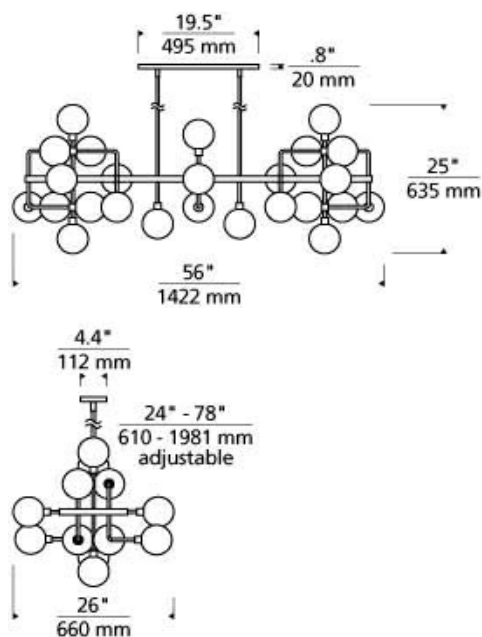

LAMPING

Available with or without lamp. Brass & Black w/ Opal glass rated for (25) 5 watt max. G9 Pin lamps. LED version ships with (25) 120 volt 4.5 watt, 303 delivered lumens (7575 total delivered lumens), 3000K, 90 CRI LED G9 Bi-Pin lamps. Polished Nickel & Black w/Mirrored Smoke glass rated for (25) 5 watt max. candelabra base E12 lamps. LED version ships with (25) 120 volt 2 watt, 114 delivered lumen (2850 total delivered lumens), 2700K, 90 CRI candelabra base LED E12 lamps. Dimmable with LED compatible or triac dimmer. All versions include (6) 6" and (10) 12" rigid stems in coordinating finish. Can be installed on a sloped ceiling up to 45°.

Opal/Brass version only available with LED930.
Mirrored Smoke/Polished Nickel version only available with LED927.

700LSVGO _____

JOB NAME _____

NOTES _____

VIAGGIO LINEAR CHANDELIER

SPECIFICATIONS

HARDWARE MATERIAL	Metal
SHADE MATERIAL	Glass
NET WEIGHT	38 lbs
HEIGHT	25in
WIDTH	26in
LENGTH	56in
UP LIGHT / DOWN LIGHT / BOTH?	
WET LISTED	
DAMP LISTED	Yes
DRY LISTED	
MIN. HANGING HEIGHT	43in
MAX HANGING HEIGHT	85in
TOTAL CORD LENGTH	
TOTAL STEM LENGTH	Up to 120in
STEM QTY	12
SLOPED CEILING ADAPTABLE?	Yes 45° Max
GENERAL LISTING	ETL Listed
INCLUDES	

LAMPING SPECIFICATIONS

	LED LAMP	INTEGRATED LED	NON LED	NO LAMP
DELIVERED LUMENS	Opal/Brass : 9019.0 Smoke/Polished Nickel : 3750.0			
WATTS	Opal/Brass : 5W Smoke/Polished Nickel : 2W			
MAX WATTAGE PER BULB	25W		25W	
INPUT VOLTAGE	120V		120V	
DIMMING TYPE*	ELV, TRIAC		ELV, TRIAC	
CCT	Opal/Brass : 3000K Smoke/Polished Nickel : 2700K			
CRI	90 CRI			
LED LIFETIME				
L70	>25000			
AVERAGE BULB HOURS				
FIELD SERVICEABLE LED				
LAMP BASE	Opal/Brass : G9 Smoke/Polished Nickel : E12 Candelabra Base		Opal/Brass : G9 Smoke/Polished Nickel : E12 Candelabra Base	
LAMP SHAPE	Opal/Brass : T4 Smoke/Polished Nickel : T6		Opal/Brass : T4 Smoke/Polished Nickel : T6	
LAMP INCLUDED?	True		False	
WARRANTY**	1 Year		1 Year	