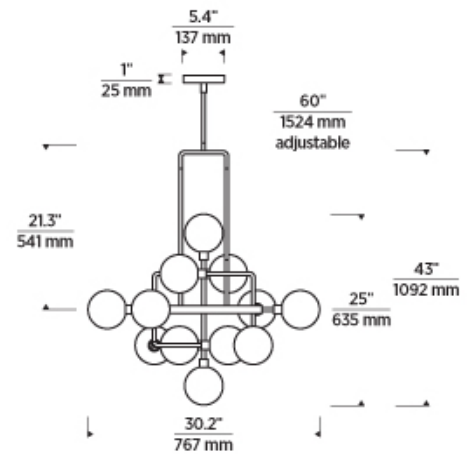

Opal / Brass

LAMPING

No Lamp Opal glass rated for (12) 5 watt max G9 Bi-Pin lamps (Not Included). No Lamp Smoke glass rated for (12) 5 watt max candelabra base E12 lamps (Not Included). LED Opal glass includes (12) 120 volt 5 watt, 4329 total delivered lumens, 3000K, LED G9 Bi-Pin lamps. Smoke glass includes (12) 120 volt 2 watt, 1800 total delivered lumens, 2700K, candelabra base LED E12 lamps. Dimmable with most LED compatible ELV and TRIAC dimmers. Fixture provided with 60 inches of variable rigid stems (includes (2) 6" and (4) 12") in coordinating finish. Can be installed on sloped ceiling up to 45°.

Opal/Brass version only available with LED930.
Mirrored Smoke/Polished Nickel version only available with LED927.

700VGO _____

JOB NAME _____

NOTES _____

VIAGGIO CHANDELIER

SPECIFICATIONS

PRIMARY MATERIAL	Metal
SHADE MATERIAL	Glass
NET WEIGHT	20 lbs
HEIGHT	34.3in
WIDTH	30.2in
LENGTH	30.2in
UP LIGHT / DOWN LIGHT / BOTH?	
WET LISTED	
DAMP LISTED	Yes
DRY LISTED	
MIN. HANGING HEIGHT	43.2in
MAX HANGING HEIGHT	100.3in
TOTAL CORD LENGTH	
TOTAL STEM LENGTH	Up to 60in
STEM QTY	6
SLOPED CEILING ADAPTABLE?	Yes 45° Max
GENERAL LISTING	ETL Listed
INCLUDES	

LAMPING SPECIFICATIONS

	LED LAMP	INTEGRATED LED	NON LED	NO LAMP
DELIVERED LUMENS	Opal/Brass : 4329.0 Smoke/Polished Nickel : 1800			
WATTS	Opal/Brass : 5W Smoke/Polished Nickel : 2W			
MAX WATTAGE PER BULB	5W		5W	
INPUT VOLTAGE/ DIMMING TYPE	120V ELV, TRIAC		120V ELV, TRIAC	
CCT	Opal/Brass : 3000K Smoke/Polished Nickel : 2700K			
CRI	90 CRI			
LED LIFETIME				
L70	>25000			
AVERAGE BULB HOURS				
FIELD SERVICEABLE LED				
LAMP BASE	Opal/Brass : G9 Smoke/Polished Nickel : E12 Candelabra Base		Opal/Brass : G9 Smoke/Polished Nickel : E12 Candelabra Base	
LAMP SHAPE	Opal/Brass : T4 Smoke/Polished Nickel : T6		Opal/Brass : T4 Smoke/Polished Nickel : T6	
LAMP INCLUDED?	True		False	
WARRANTY**	1 Year		1 Year	