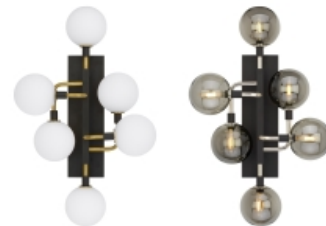

## PRODUCT FEATURES

- Artistic sense of celestial travel
- Clustered mid-century modern design style
- Complementary Viaggio suspension, pendant and flush mount fixtures also available by Tech Lighting
- Ideal for hallway, bedroom and living room lighting applications
- Protected by a 1-year warranty

Opal/Brass

Opal/Brass

Smoke/Polished Nickel

### 700WSVGO COLOR

- OR OPAL/BRASS
- SN SMOKE/POLISHED NICKEL