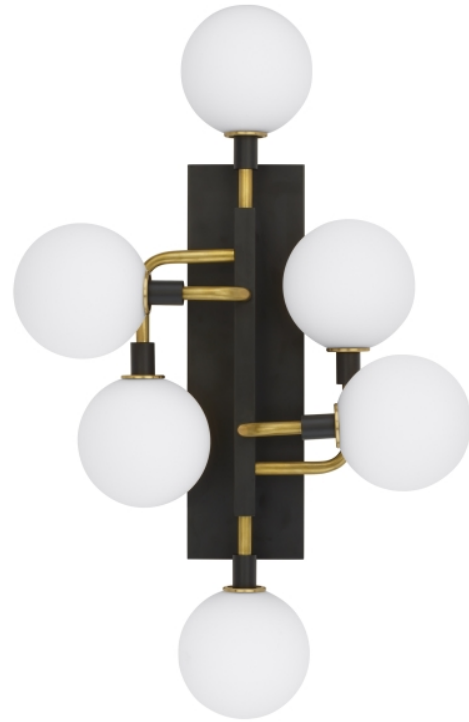

## PRODUCT FEATURES

- Artistic sense of celestial travel
- Clustered mid-century modern design style
- Complementary Viaggio suspension, pendant and flush mount fixtures also available by Tech Lighting
- Ideal for hallway, bedroom and living room lighting applications
- Protected by a 1-year warranty

Opal/Brass

Opal/Brass

Smoke/Polished Nickel

### 700WSVGO COLOR

- OR OPAL/BRASS
- SN SMOKE/POLISHED NICKEL