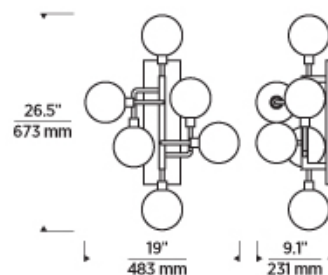

## SPECIFICATIONS

PRIMARY MATERIAL	Metal
SHADE MATERIAL	Glass
NET WEIGHT	5.5 lbs
HEIGHT	26.5in
WIDTH	9.1in
LENGTH	19in
MIN. EXTENSION FROM WALL	9.1in
UP LIGHT / DOWN LIGHT / BOTH?	
WET LISTED	
DAMP LISTED	Yes
DRY LISTED	
UP / DOWN	
HORIZONTAL / VERTICAL	
WALL / CEILING MOUNT	
GENERAL LISTING	ETL Listed
ADA COMPLIANT	
INCLUDES	