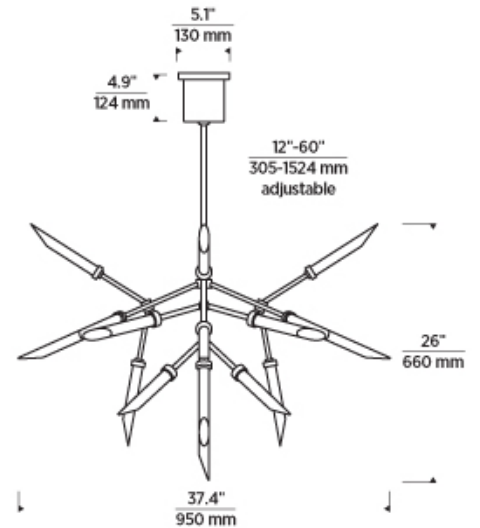

## LAMPING

Includes (25) 2.6 watt, 65 delivered lumen (2285 total delivered lumens), 2700K, LED modules. Fixture provided with 60 inches of variable rigid stems (includes one 12 inch & two 24 inch stems) in coordinating finish. Dimmable with most LED compatible ELV dimmers. Can be installed on a sloped ceiling up to 35°. 120V-277V.

## SPECIFICATIONS

PRIMARY MATERIAL	Aluminum
SHADE MATERIAL	Glass
NET WEIGHT	12 lbs
HEIGHT	26in
WIDTH	37.4in
LENGTH	37.4in
UP LIGHT / DOWN LIGHT / BOTH?	
WET LISTED	
DAMP LISTED	Yes
DRY LISTED	
MIN. HANGING HEIGHT	38.1in
MAX HANGING HEIGHT	86.1in
TOTAL CORD LENGTH	
TOTAL STEM LENGTH	Up to 60in
STEM QTY	6
SLOPED CEILING ADAPTABLE?	Yes 35° Max
GENERAL LISTING	ETL Listed
INCLUDES	