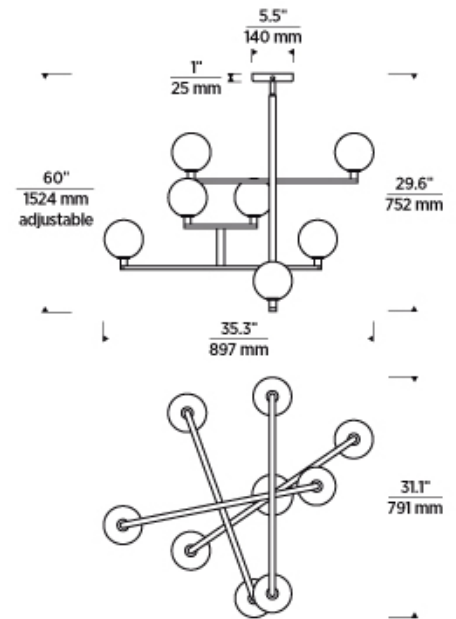

## LAMPING

Rated for (8) 5 watt, E12 candelabra base (Lamp Not Included). LED includes (8) 120 volt, 2 watt, 184 delivered lumens (1475 total delivered lumens), 2700K, E12 base LED vintage tubular lamps. Fixture provided with 60 inches of variable rigid stems (includes (2) 6" and (4) 12") in coordinating finish. Dimmable with most LED compatible ELV and TRIAC dimmers. Cannot be installed on sloped ceiling.

## ORDERING INFORMATION

700GMB	COLOR	FINISH	LAMP
	C CLEAR	R AGED BRASS S SATIN NICKEL	NO LAMP -LED927 T6 LED 90 CRI 2700K 120V (T20/T24)

700GMB \_\_\_\_\_

JOB NAME \_\_\_\_\_

NOTES \_\_\_\_\_

## SPECIFICATIONS

PRIMARY MATERIAL	Metal
SHADE MATERIAL	Glass
NET WEIGHT	7.5 lbs
HEIGHT	29.6in
WIDTH	31.1in
LENGTH	35.3in
UP LIGHT / DOWN LIGHT / BOTH?	
WET LISTED	
DAMP LISTED	Yes
DRY LISTED	
MIN. HANGING HEIGHT	29.7in
MAX HANGING HEIGHT	89.7in
TOTAL CORD LENGTH	
TOTAL STEM LENGTH	Up to 60in
STEM QTY	6
SLOPED CEILING ADAPTABLE?	No
GENERAL LISTING	ETL Listed
INCLUDES	