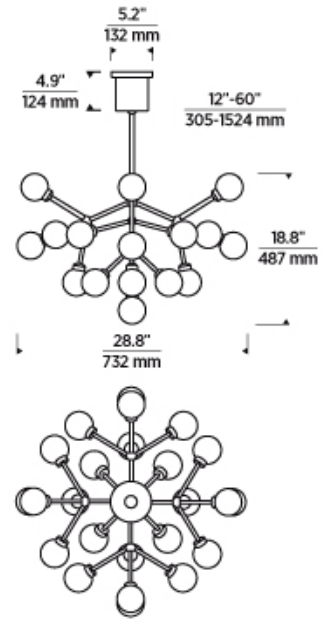

## LAMPING

Includes (25) 2.6 watt, 65 delivered lumen (1675 total delivered lumens), 2700K LED modules. Fixture provided with 36 inches of variable rigid stems (includes (1) 12 inch & two 24 inch) in coordinating finish. Dimmable with most LED compatible ELV dimmers. Can be installed on a sloped ceiling up to 35°.

## SPECIFICATIONS

PRIMARY MATERIAL	Aluminum
SHADE MATERIAL	Glass
NET WEIGHT	12 lbs
HEIGHT	18.8in
WIDTH	28.8in
LENGTH	28.8in
UP LIGHT / DOWN LIGHT / BOTH?	
WET LISTED	
DAMP LISTED	Yes
DRY LISTED	
MIN. HANGING HEIGHT	33.5in
MAX HANGING HEIGHT	79.5in
TOTAL CORD LENGTH	
TOTAL STEM LENGTH	Up to 60in
STEM QTY	3
SLOPED CEILING ADAPTABLE?	Yes 35° Max
GENERAL LISTING	ETL Listed
INCLUDES	