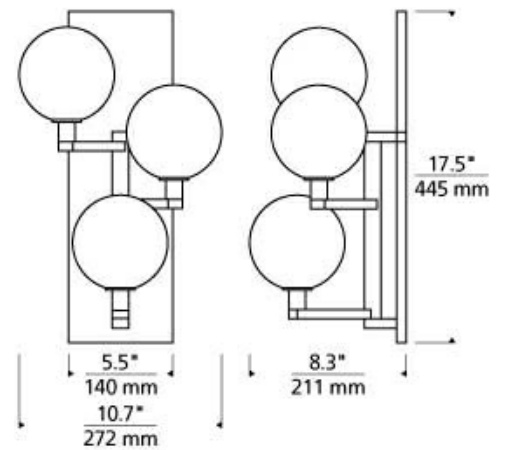

## ORDERING INFORMATION

700WSGMB SHAPE OR SIZE	COLOR	FINISH	LAMP
T TRIPLE	C CLEAR	R AGED BRASS S SATIN NICKEL	NO LAMP -LED927 LED T6 90 CRI 2700K 120V (T20/T24)

700WSGMB \_\_\_\_\_

JOB NAME \_\_\_\_\_

NOTES \_\_\_\_\_

## SPECIFICATIONS

HARDWARE MATERIAL	Metal
SHADE MATERIAL	Glass
NET WEIGHT	9.5 lbs
HEIGHT	17.5in
WIDTH	8.3in
LENGTH	10.7in
MIN. EXTENSION FROM WALL	8.3in
UP LIGHT / DOWN LIGHT / BOTH?	
WET LISTED	
DAMP LISTED	
DRY LISTED	
UP / DOWN	
HORIZONTAL / VERTICAL	
WALL / CEILING MOUNT	
GENERAL LISTING	ETL Listed
ADA COMPLIANT	
INCLUDES	