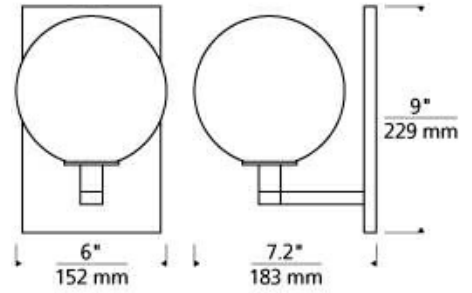

700WSSDN _____

JOB NAME _____

NOTES _____

SEDONA WALL

SPECIFICATIONS

HARDWARE MATERIAL	Metal
SHADE MATERIAL	Glass
NET WEIGHT	4.5 lbs
HEIGHT	9in
WIDTH	7.2in
LENGTH	6in
MIN. EXTENSION FROM WALL	7.2in
UP LIGHT / DOWN LIGHT / BOTH?	
WET LISTED	
DAMP LISTED	
DRY LISTED	
UP / DOWN	
HORIZONTAL / VERTICAL	
WALL / CEILING MOUNT	
GENERAL LISTING	ETL Listed
ADA COMPLIANT	
INCLUDES	