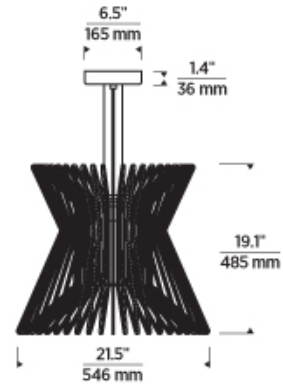

700 _____ SYRP _____

JOB NAME _____

NOTES _____

SYRMA PENDANT

SPECIFICATIONS

PRIMARY MATERIAL	Metal
SHADE MATERIAL	Metal
NET WEIGHT	19 lbs
HEIGHT	19.1in
WIDTH	21.5in
LENGTH	21.5in
UP LIGHT / DOWN LIGHT / BOTH?	
WET LISTED	
DAMP LISTED	Yes
DRY LISTED	
MIN. HANGING HEIGHT	25.1in
MAX HANGING HEIGHT	163.1in
TOTAL CORD LENGTH	144in
TOTAL STEM LENGTH	
STEM QTY	
SLOPED CEILING ADAPTABLE?	Yes 45° Max
GENERAL LISTING	ETL Listed
INCLUDES	