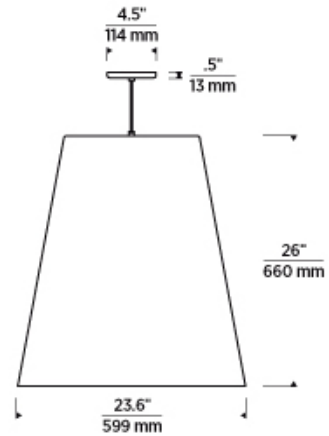

GUNNAR PENDANT

SPECIFICATIONS

PRIMARY MATERIAL	Aluminum
SHADE MATERIAL	Aluminum
NET WEIGHT	6.5 lbs
HEIGHT	26in
WIDTH	23.6in
LENGTH	23.6in
UP LIGHT / DOWN LIGHT / BOTH?	
WET LISTED	
DAMP LISTED	Yes
DRY LISTED	
MIN. HANGING HEIGHT	32.5in
MAX HANGING HEIGHT	170.5in
TOTAL CORD LENGTH	144in
TOTAL STEM LENGTH	
STEM QTY	
SLOPED CEILING ADAPTABLE?	Yes 45° Max
GENERAL LISTING	ETL Listed
INCLUDES	