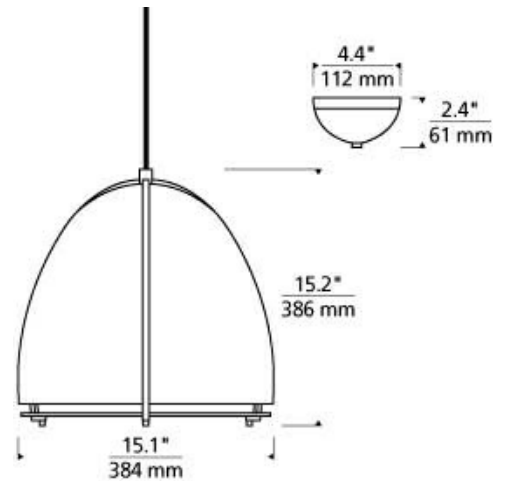

700 _____ PRVP _____

JOB NAME _____

NOTES _____

PARAVO PENDANT

SPECIFICATIONS

HARDWARE MATERIAL	Metal
SHADE MATERIAL	Fiberglass
NET WEIGHT	10.5 lbs
HEIGHT	15.2in
WIDTH	15.1in
LENGTH	15.1in
UP LIGHT / DOWN LIGHT / BOTH?	
WET LISTED	
DAMP LISTED	Yes
DRY LISTED	
MIN. HANGING HEIGHT	23.5in
MAX HANGING HEIGHT	161.6in
TOTAL CORD LENGTH	144in
TOTAL STEM LENGTH	
STEM QTY	
SLOPED CEILING ADAPTABLE?	Yes 45° Max
GENERAL LISTING	ETL Listed
INCLUDES	