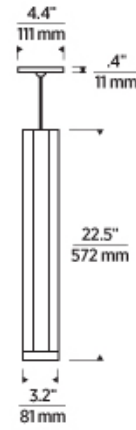

Aged Brass
Large

LAMPING

Rated for (1) 50 watt max bi-pin lamp/Dimmable with low-voltage electronic magnetic dimmer. (based on the transformer)(Lamp Not Included). LED includes 12 volt 8 watt, 485 delivered lumens, 3000K, replaceable LED MR16 Ships with six feet of field-cuttable cable. Dimmable with low-voltage electronic or magnetic dimmer (based on the transformer).

Note. Note. MP includes 4" Round Flush Canopy.

Note. Aged Brass finish includes bronze cable and aged brass MP canopy.

700 _____ BLK _____

JOB NAME _____

NOTES _____

BLOK LARGE PENDANT

SPECIFICATIONS

PRIMARY MATERIAL	Metal
SHADE MATERIAL	Steel
NET WEIGHT	2 lbs
HEIGHT	22.5in
WIDTH	3.2in
LENGTH	3.2in
UP LIGHT / DOWN LIGHT / BOTH?	
WET LISTED	
DAMP LISTED	
DRY LISTED	Yes
MIN. HANGING HEIGHT	29in
MAX HANGING HEIGHT	95in
SLOPED CEILING ADAPTABLE?	Yes 45° Max
GENERAL LISTING	ETL Listed
INCLUDES	