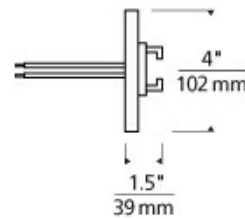

### 700WMOP4R SHAPE OR SIZE

4" ROUND

## SPECIFICATIONS

HARDWARE MATERIAL	
SHADE MATERIAL	
NET WEIGHT	0.95 lbs
HEIGHT	4in
WIDTH	2in
LENGTH	2in
WET LISTED	
DAMP LISTED	
DRY LISTED	
GENERAL LISTING	ETL Listed
INCLUDES	