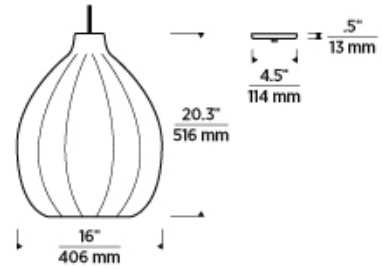

Natural Brass only available with clear glass.

700 _____ HARP _____

JOB NAME _____

NOTES _____

HARPER PENDANT

SPECIFICATIONS

HARDWARE MATERIAL	Metal
SHADE MATERIAL	Glass
NET WEIGHT	13 lbs
HEIGHT	20.3in
WIDTH	16in
LENGTH	16in
UP LIGHT / DOWN LIGHT / BOTH?	
WET LISTED	
DAMP LISTED	Yes
DRY LISTED	
MIN. HANGING HEIGHT	26.8in
MAX HANGING HEIGHT	92.8in
TOTAL CORD LENGTH	72in
TOTAL STEM LENGTH	
STEM QTY	
SLOPED CEILING ADAPTABLE?	Yes 45° Max
GENERAL LISTING	ETL Listed
INCLUDES	