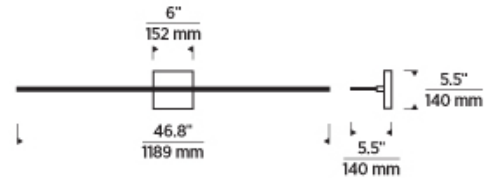

Nightshade Black
Alt View

To view all available finish options, please visit techlighting.com

ORDERING INFORMATION

700BCSPAN SHAPE OR SIZE	LENGTH (A)	FINISH	LAMP
B DIRECT/INDIRECT	4 48"	C CHROME B NIGHTSHADE BLACK BR PLATED BRASS S SATIN NICKEL	-LED930 INTEGRATED LED 90 CRI 3000K 120V

700BCSPAN _____

JOB NAME _____

NOTES _____

SPAN 48 BATH

SPECIFICATIONS

HARDWARE MATERIAL	Metal
SHADE MATERIAL	Acrylic
NET WEIGHT	6 lbs
HEIGHT	5.5in
WIDTH	5.5in
LENGTH	46.8in
WET LISTED	
DAMP LISTED	
DRY LISTED	
GENERAL LISTING	ETL Listed
INCLUDES	