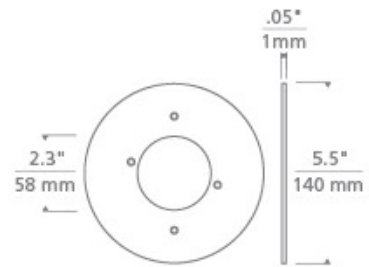

CANOPY GOOF RING

PRODUCT FEATURES

LAMPING

Works with all low-voltage and line-voltage Tech Lighting canopies that are less than 5.5" in diameter.

Canopy Goof Ring

ORDERING INFORMATION

700CNPGR FINISH

S SATIN NICKEL

700CNPGR _____

JOB NAME _____

NOTES _____

CANOPY GOOF RING

SPECIFICATIONS

HARDWARE MATERIAL	
SHADE MATERIAL	
NET WEIGHT	
HEIGHT	0.5in
WIDTH	4in
LENGTH	4in
WET LISTED	
DAMP LISTED	
DRY LISTED	
GENERAL LISTING	ETL Listed
INCLUDES	