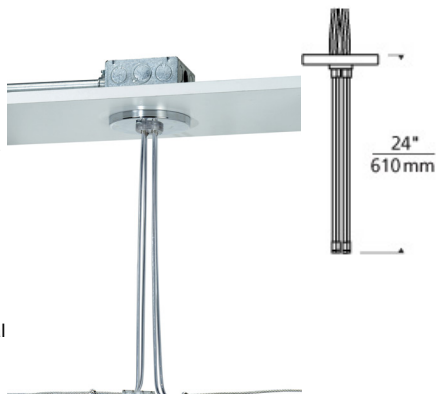

K A B L E L I T E

Kable Lite 4" Round Power Feed Canopy Dual-Feed

DESCRIPTION

A dual-feed canopy is mounted to a wall or ceiling adjacent to the Kable Lite run. It brings power to the Kable Lite run from a remote dual-feed transformer (sold separately). The low-voltage leads from the remote transformer are connected to the canopy leads inside a standard 4" junction box. The four leads from the canopy are 24" long and can be cut and bent in the field. To drop the Kable Lite system farther down from the ceiling, add two pair of hardwire feeds (sold separately). Isolating connectors for bare cable are included to isolate power feeds from each other.

INSTALLATION

This product can mount to either a standard 4" square electrical box or an octagon electrical box (not included).

OTHER

Black and white finish have chrome feeds. For use with a dual-feed remote transformer (sold separately).

WEIGHT

0.8-1.1lb / 0.36-0.5kg ±

kable lite 4" round
power feed
canopy dual-feed

ORDERING INFORMATION

700KP4C424 SHAPE OR SIZE	LENGTH (A)	FINISH
4" ROUND	24"	S SATIN NICKEL

TECH LIGHTING®
 7400 Linder Avenue T 847.410.4400
 Skokie, Illinois 60077 F 847.410.4500
Tech Lighting, L.L.C.