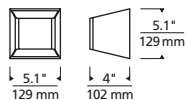

Ebb Wall Sconce

PHOTOMETRICS*

*For latest photometrics, please visit www.techlighting.com/OUTDOOR

EBB WALL SCONCE

Total Lumen Output: 542
Total Power: 30
Luminaire Efficacy: 18.07
Color Temp: 3000K
CRI: 90
BUG Rating: B0-U2-G1