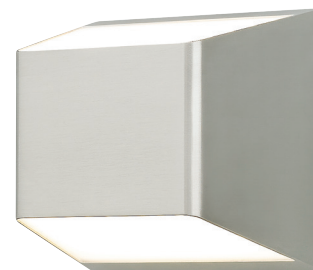

The Ebb Wall Sconce light by Tech Lighting features a clean and asymmetric design making it highly versatile in many spaces. Sophisticated in design and highly functional as it delivers an immense amount of light output with its neatly hidden lamp providing bidirectional light distribution. The Ebb Wall Sconce is available in four modern finish options. All LED lamping options are fully dimmable with a low voltage electronic dimmer. May be mounted vertically or horizontally.

INSTALLATION

This product can mount to either a 4" square electrical box with round plaster ring or an octagonal electrical box (not included).

SPECIFICATIONS

DELIVERED LUMENS	542
WATTS	30
VOLTAGE	120V or 277V
DIMMING	ELV
LIGHT DISTRIBUTION	Bidirectional
OPTICS	N/A
MOUNTING OPTIONS	Wall (vertical or horizontal)
ADJUSTABILITY	N/A
PERFORMANCE OPTIONS	N/A
CCT	3000K
CRI	90
COLOR BINNING	3 Step
BUG RATING	B0-U2-G1
DARK SKY	Non-compliant
WET LISTED	IP65
GENERAL LISTING	ETL
CALIFORNIA TITLE 24	Can be used to comply with CEC 2019 Title 24 Part 6 for outdoor use. Registration with CEC Appliance Database not required.
START TEMP	-30°C
FIELD SERVICEABLE LED	Yes
CONSTRUCTION	Aluminum
HARDWARE	Stainless Steel
FINISH	Powder Coat
LED LIFETIME	L70; >60,000 Hours
WARRANTY*	5 Years
WEIGHT	2-4 lbs./0.91-1.81 kg ±

* Visit techlighting.com for specific warranty limitations and details.

EBB WALL SCONCE
shown in black

EBB WALL SCONCE
shown in antique bronze

EBB WALL SCONCE
shown in gray

EBB WALL SCONCE
shown in satin nickel

ORDERING INFORMATION

PRODUCT	FINISH	LAMP
700WSEBB	Z ANTIQUE BRONZE	-LED930 LED 90 CRI 3000K 120V
	B BLACK	-LED930-277 LED 90 CRI 3000K 277V
	Y GRAY	
	S SATIN NICKEL*	

* SATIN NICKEL FINISH IS FOR INDOOR USE ONLY.