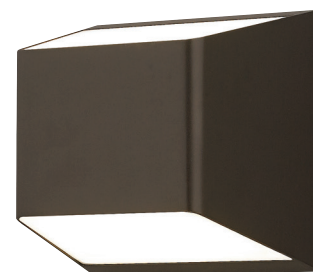

The Ebb Wall Sconce light by Tech Lighting features a clean and asymmetric design making it highly versatile in many spaces. Sophisticated in design and highly functional as it delivers an immense amount of light output with its neatly hidden lamp providing bidirectional light distribution. The Ebb Wall Sconce is available in four modern finish options. All LED lamping options are fully dimmable with a low voltage electronic dimmer. May be mounted vertically or horizontally.

INSTALLATION

This product can mount to either a 4" square electrical box with round plaster ring or an octagonal electrical box (not included).

SPECIFICATIONS

DELIVERED LUMENS	542
WATTS	30
VOLTAGE	120V or 277V
DIMMING	ELV
LIGHT DISTRIBUTION	Bidirectional
OPTICS	N/A
MOUNTING OPTIONS	Wall (vertical or horizontal)
ADJUSTABILITY	N/A
PERFORMANCE OPTIONS	N/A
CCT	3000K
CRI	90
COLOR BINNING	3 Step
BUG RATING	B0-U2-G1
DARK SKY	Non-compliant
WET LISTED	IP65
GENERAL LISTING	ETL
CALIFORNIA TITLE 24	Can be used to comply with CEC 2019 Title 24 Part 6 for outdoor use. Registration with CEC Appliance Database not required.
START TEMP	-30°C
FIELD SERVICEABLE LED	Yes
CONSTRUCTION	Aluminum
HARDWARE	Stainless Steel
FINISH	Powder Coat
LED LIFETIME	L70; >60,000 Hours
WARRANTY*	5 Years
WEIGHT	2-4 lbs./0.91-1.81 kg ±

* Visit techlighting.com for specific warranty limitations and details.

EBB WALL SCONCE
shown in black

EBB WALL SCONCE
shown in antique bronze

EBB WALL SCONCE
shown in gray

EBB WALL SCONCE
shown in satin nickel

ORDERING INFORMATION

PRODUCT	FINISH	LAMP
700WSEBB	Z ANTIQUE BRONZE	-LED930 LED 90 CRI 3000K 120V
	B BLACK	-LED930-277 LED 90 CRI 3000K 277V
	Y GRAY	
	S SATIN NICKEL*	

* SATIN NICKEL FINISH IS FOR INDOOR USE ONLY.