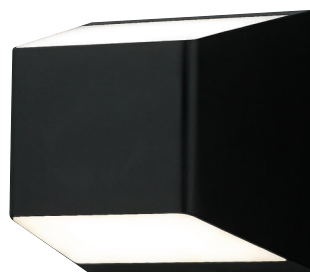

The Ebb Wall Sconce light by Tech Lighting features a clean and asymmetric design making it highly versatile in many spaces. Sophisticated in design and highly functional as it delivers an immense amount of light output with its neatly hidden lamp providing bidirectional light distribution. The Ebb Wall Sconce is available in four modern finish options. All LED lamping options are fully dimmable with a low voltage electronic dimmer. May be mounted vertically or horizontally.

INSTALLATION

This product can mount to either a 4" square electrical box with round plaster ring or an octagonal electrical box (not included).

SPECIFICATIONS

DELIVERED LUMENS	542
WATTS	30
VOLTAGE	120V or 277V
DIMMING	ELV
LIGHT DISTRIBUTION	Bidirectional
OPTICS	N/A
MOUNTING OPTIONS	Wall (vertical or horizontal)
ADJUSTABILITY	N/A
PERFORMANCE OPTIONS	N/A
CCT	3000K
CRI	90
COLOR BINNING	3 Step
BUG RATING	B0-U2-G1
DARK SKY	Non-compliant
WET LISTED	IP65
GENERAL LISTING	ETL
CALIFORNIA TITLE 24	Can be used to comply with CEC 2019 Title 24 Part 6 for outdoor use. Registration with CEC Appliance Database not required.
START TEMP	-30°C
FIELD SERVICEABLE LED	Yes
CONSTRUCTION	Aluminum
HARDWARE	Stainless Steel
FINISH	Powder Coat
LED LIFETIME	L70; >60,000 Hours
WARRANTY*	5 Years
WEIGHT	2-4 lbs./0.91-1.81 kg ±

* Visit techlighting.com for specific warranty limitations and details.

EBB WALL SCONCE
shown in black

EBB WALL SCONCE
shown in antique bronze

EBB WALL SCONCE
shown in gray

EBB WALL SCONCE
shown in satin nickel

ORDERING INFORMATION

PRODUCT	FINISH	LAMP
700WSEBB	Z ANTIQUE BRONZE	-LED930 LED 90 CRI 3000K 120V
	B BLACK	-LED930-277 LED 90 CRI 3000K 277V
	Y GRAY	
	S SATIN NICKEL*	

* SATIN NICKEL FINISH IS FOR INDOOR USE ONLY.