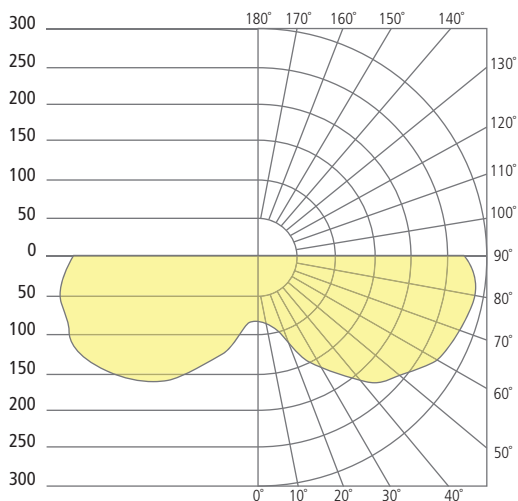

Ebb Wall Sconce

PHOTOMETRICS*

*For latest photometrics, please visit www.techlighting.com/OUTDOOR

EBB WALL SCONCE

Total Lumen Output: 542
 Total Power: 30
 Luminaire Efficacy: 18.07
 Color Temp: 3000K
 CRI: 90
 BUG Rating: B0-U2-G1