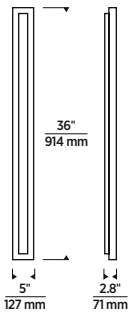

ASPEN 36 WALL SCONCE

Aspen 36

PHOTOMETRICS*

*For latest photometrics, please visit www.techlighting.com/OUTDOOR

ASPEN 36
Total Lumen Output: 1508
Total Power: 48
Luminaire Efficacy: 31
Color Temp: 3000K
CRI: 90
BUG Rating: B0-U4-G2