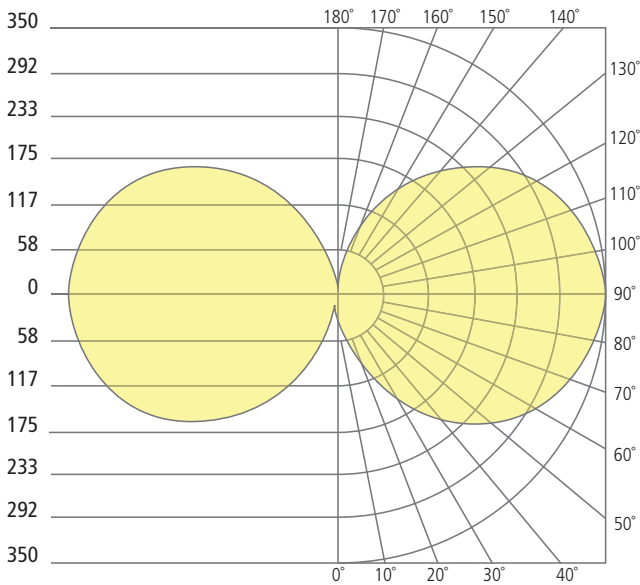

ASPEN 36 WALL SCONCE

PHOTOMETRICS*

*For latest photometrics, please visit www.techlighting.com/OUTDOOR

ASPEN 36
Total Lumen Output: 1508
Total Power: 48
Luminaire Efficacy: 31
Color Temp: 3000K
CRI: 90
BUG Rating: B0-U4-G2

PROJECT INFO

FIXTURE TYPE & QUANTITY	JOB NAME & INFO	NOTES