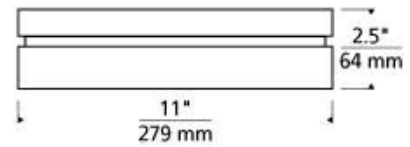

700CQ _____

JOB NAME _____

NOTES _____

CIRQUE LARGE FLUSH MOUNT

SPECIFICATIONS

HARDWARE MATERIAL	Metal
SHADE MATERIAL	Glass
NET WEIGHT	9.5 lbs
HEIGHT	2.5in
WIDTH	11in
LENGTH	11in
UP LIGHT / DOWN LIGHT / BOTH?	
WET LISTED	Yes
DAMP LISTED	
DRY LISTED	
WALL / CEILING MOUNT	
GENERAL LISTING	
INCLUDES	