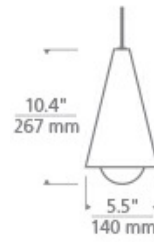

Note. Note. MP includes 4" Round Flush Canopy.

700 _____ JNI _____

JOB NAME _____

NOTES _____

MINI JONI PENDANT

SPECIFICATIONS

HARDWARE MATERIAL	Metal
SHADE MATERIAL	Glass
NET WEIGHT	1.5 lbs
HEIGHT	10.4in
WIDTH	5.5in
LENGTH	5.5in
UP LIGHT / DOWN LIGHT / BOTH?	
WET LISTED	
DAMP LISTED	
DRY LISTED	Yes
MIN. HANGING HEIGHT	16.6in
MAX HANGING HEIGHT	82.6in
SLOPED CEILING ADAPTABLE?	
GENERAL LISTING	
INCLUDES	