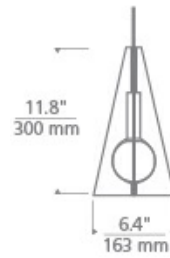

Satin Nickel 3/4 view

LAMPING

Includes 12 volt 6 watt 225 delivered lumen, 3000K, 90 CRI, LED module. Dimmable with low-voltage or magnetic dimmer (based on transformer). Includes 6 feet of field-cutttable cable. Matte Black finish supplied with bronze cable. Brass and Satin Nickel finish supplied with satin cable.

Note. Note. MP includes 4" Round Flush Canopy.

700 _____ OBLP _____

JOB NAME _____

NOTES _____

MINI ORBEL PYRAMID PENDANT

SPECIFICATIONS

HARDWARE MATERIAL	Metal
SHADE MATERIAL	Glass
NET WEIGHT	2.5 lbs
HEIGHT	11.8in
WIDTH	6.4in
LENGTH	6.4in
UP LIGHT / DOWN LIGHT / BOTH?	
WET LISTED	
DAMP LISTED	
DRY LISTED	Yes
MIN. HANGING HEIGHT	17.8in
MAX HANGING HEIGHT	83.8in
SLOPED CEILING ADAPTABLE?	
GENERAL LISTING	
INCLUDES	