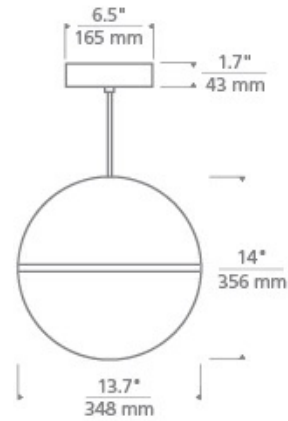

## SPECIFICATIONS

HARDWARE MATERIAL	Metal
SHADE MATERIAL	Acrylic
NET WEIGHT	10 lbs
HEIGHT	14in
WIDTH	13.7in
LENGTH	13.7in
UP LIGHT / DOWN LIGHT / BOTH?	
WET LISTED	
DAMP LISTED	Yes
DRY LISTED	
MIN. HANGING HEIGHT	21.7in
MAX HANGING HEIGHT	159.7in
TOTAL CORD LENGTH	144in
TOTAL STEM LENGTH	
STEM QTY	
SLOPED CEILING ADAPTABLE?	
GENERAL LISTING	
INCLUDES	