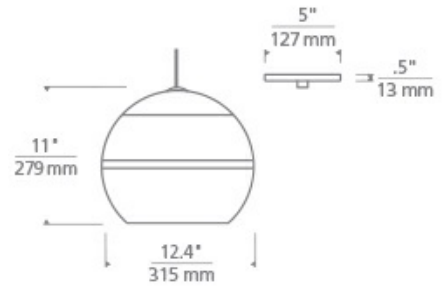

700 _____ SDNLP _____

JOB NAME _____

NOTES _____

SEDONA LARGE PENDANT

SPECIFICATIONS

HARDWARE MATERIAL	Metal
SHADE MATERIAL	Glass
NET WEIGHT	8 lbs
HEIGHT	11in
WIDTH	12.4in
LENGTH	12.4in
UP LIGHT / DOWN LIGHT / BOTH?	
WET LISTED	
DAMP LISTED	Yes
DRY LISTED	
MIN. HANGING HEIGHT	17.1in
MAX HANGING HEIGHT	83.1in
TOTAL CORD LENGTH	72in
TOTAL STEM LENGTH	
STEM QTY	
SLOPED CEILING ADAPTABLE?	
GENERAL LISTING	
INCLUDES	