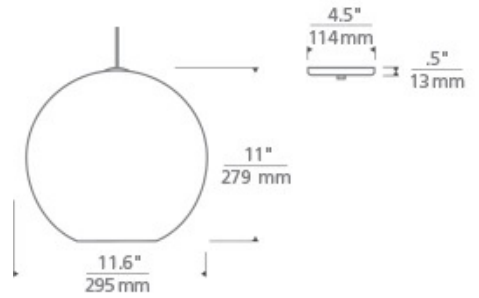

## SPECIFICATIONS

HARDWARE MATERIAL	Metal
SHADE MATERIAL	Glass
NET WEIGHT	9 lbs
HEIGHT	11in
WIDTH	11.6in
LENGTH	11.6in
UP LIGHT / DOWN LIGHT / BOTH?	
WET LISTED	
DAMP LISTED	Yes
DRY LISTED	
MIN. HANGING HEIGHT	17in
MAX HANGING HEIGHT	83in
TOTAL CORD LENGTH	72in
TOTAL STEM LENGTH	
STEM QTY	
SLOPED CEILING ADAPTABLE?	
GENERAL LISTING	
INCLUDES	