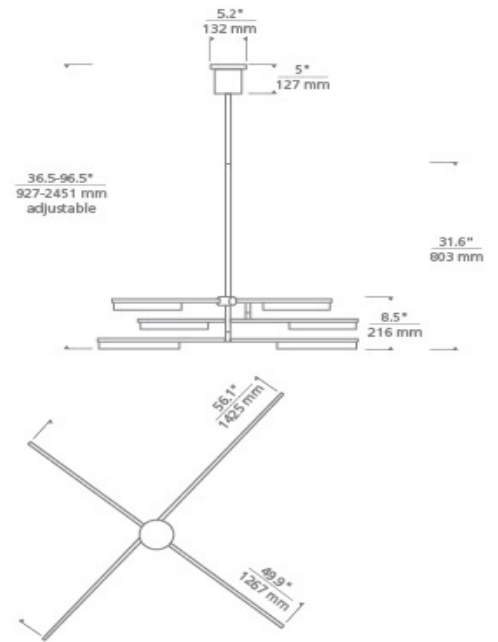

LAMPING

Includes 45.6 watts, 3490 total delivered lumens, 3000K LED modules. Dimmable with most LED compatible ELV and TRIAC dimmers. Ships with (4) 12" and (2) 6" rigid stems in coordinating finish. Cannot be installed on a sloped ceiling. 120V

This product can mount to either a 4" square electrical box with round plaster ring or an octagon electrical box.

700KLE _____

JOB NAME _____

NOTES _____

KLEE 6-LIGHT CHANDELIER

SPECIFICATIONS

HARDWARE MATERIAL	Metal
SHADE MATERIAL	Acrylic
NET WEIGHT	27 lbs
HEIGHT	8.5in
WIDTH	56.1in
LENGTH	56.1in
UP LIGHT / DOWN LIGHT / BOTH?	
WET LISTED	
DAMP LISTED	Yes
DRY LISTED	
MIN. HANGING HEIGHT	36.5in
MAX HANGING HEIGHT	96.5in
TOTAL CORD LENGTH	
TOTAL STEM LENGTH	Up to 60in
STEM QTY	6
SLOPED CEILING ADAPTABLE?	
GENERAL LISTING	
INCLUDES	