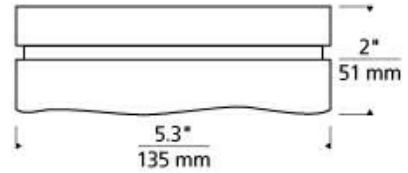

## SPECIFICATIONS

HARDWARE MATERIAL	Metal
SHADE MATERIAL	Glass
NET WEIGHT	2.5 lbs
HEIGHT	2in
WIDTH	5.3in
LENGTH	5.3in
UP LIGHT / DOWN LIGHT / BOTH?	
WET LISTED	
DAMP LISTED	
DRY LISTED	
WALL / CEILING MOUNT	
GENERAL LISTING	
INCLUDES	