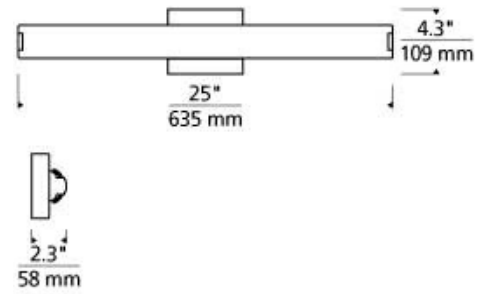

24" Bronze

24" Bronze

24" Satin Nickel

ORDERING INFORMATION

700BCFINN LENGTH (A)	FINISH	LAMP
24 24"	Z ANTIQUE BRONZE S SATIN NICKEL	-LED930 LED 90 CRI 3000K 120V -LED930-277 LED 90 CRI 3000K 277V

700BCFINN _____

JOB NAME _____

NOTES _____

FINN 24 BATH

SPECIFICATIONS

HARDWARE MATERIAL	Metal
SHADE MATERIAL	Acrylic
NET WEIGHT	1.5 lbs
HEIGHT	4.3in
WIDTH	2.3in
LENGTH	25in
WET LISTED	
DAMP LISTED	
DRY LISTED	
GENERAL LISTING	
INCLUDES	