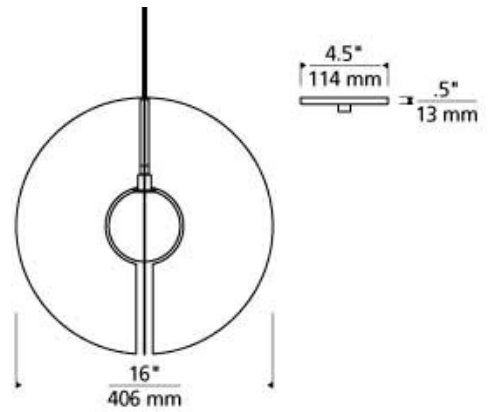

700 _____ OBLR _____

JOB NAME _____

NOTES _____

ORBEL ROUND PENDANT

SPECIFICATIONS

HARDWARE MATERIAL	Metal
SHADE MATERIAL	Glass
NET WEIGHT	10 lbs
HEIGHT	16in
WIDTH	16in
LENGTH	16in
UP LIGHT / DOWN LIGHT / BOTH?	
WET LISTED	
DAMP LISTED	Yes
DRY LISTED	
MIN. HANGING HEIGHT	22.5in
MAX HANGING HEIGHT	88.5in
TOTAL CORD LENGTH	72in
TOTAL STEM LENGTH	
STEM QTY	
SLOPED CEILING ADAPTABLE?	Yes
GENERAL LISTING	ETL Listed
INCLUDES	