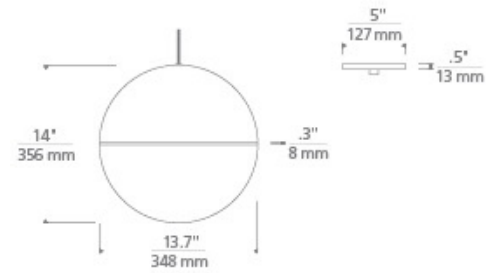

## SPECIFICATIONS

HARDWARE MATERIAL	Metal
SHADE MATERIAL	Acrylic
NET WEIGHT	6.5 lbs
HEIGHT	14in
WIDTH	13.7in
LENGTH	13.7in
UP LIGHT / DOWN LIGHT / BOTH?	
WET LISTED	
DAMP LISTED	Yes
DRY LISTED	
MIN. HANGING HEIGHT	20.2in
MAX HANGING HEIGHT	158.2in
TOTAL CORD LENGTH	144in
TOTAL STEM LENGTH	
STEM QTY	
SLOPED CEILING ADAPTABLE?	
GENERAL LISTING	
INCLUDES	