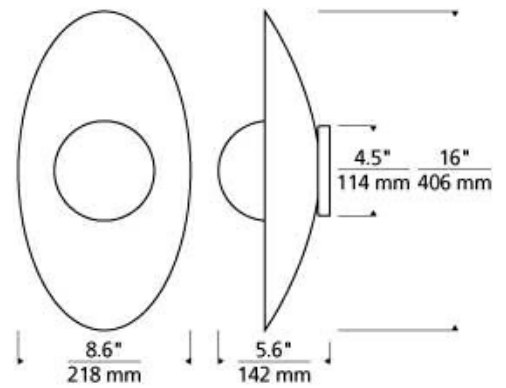

700WSJN1 _____

JOB NAME _____

NOTES _____

JONI 16 WALL

SPECIFICATIONS

HARDWARE MATERIAL	Metal
SHADE MATERIAL	Glass
NET WEIGHT	2.0 lbs
HEIGHT	16in
WIDTH	5.6in
LENGTH	8.6in
MIN. EXTENSION FROM WALL	5.6in
UP LIGHT / DOWN LIGHT / BOTH?	
WET LISTED	Yes
DAMP LISTED	
DRY LISTED	
UP / DOWN	
HORIZONTAL / VERTICAL	
WALL / CEILING MOUNT	
SLOPED CEILING ADAPTABLE?	No
GENERAL LISTING	ETL Listed
ADA COMPLIANT	
INCLUDES	