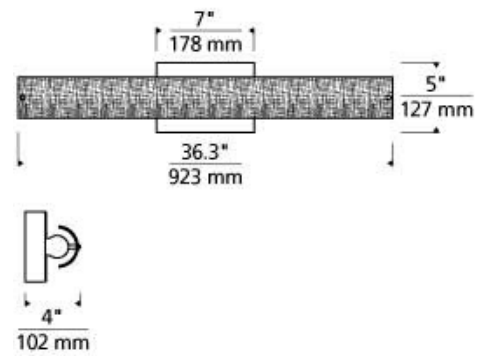

Polished Chrome

Satin Nickel

ORDERING INFORMATION

700BCJVS	LENGTH (A)	FINISH	LAMP
	36 36"	C CHROME S SATIN NICKEL	-LED927 LED 90 CRI 2700K 120V -LED927-277 LED 90 CRI 2700K 277V -LED930 LED 90 CRI 3000K 120V -LED930-277 LED 90 CRI 3000K 277V

700BCJVS _____

JOB NAME _____

NOTES _____

JARVAS 36 BATH

SPECIFICATIONS

HARDWARE MATERIAL	Metal
SHADE MATERIAL	Glass
NET WEIGHT	4 lbs
HEIGHT	5in
WIDTH	4in
LENGTH	36.3in
WET LISTED	
DAMP LISTED	Yes
DRY LISTED	
GENERAL LISTING	
INCLUDES	