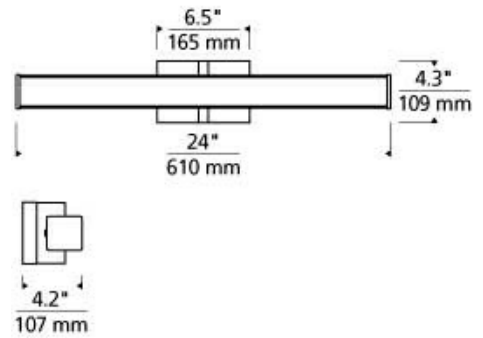

PRODUCT FEATURES

- Sleek and stylish contemporary 24" bath bar
- Available in 3 distinct finishes
- Also available as Ellis 36 and Ellis Wall
- Can be mounted vertically or horizontally
- Energy-efficient integrated LED, fully dimmable to create the desired ambiance
- 5-year warranty with integrated LED

LAMPING

LED includes 24 watt, 1909.4 delivered lumen, 90 CRI, 3000K LED module. Dimmable with most LED compatible ELV and TRIAC dimmers. Mounts vertically or horizontally. ADA compliant.

Satin Nickel

Chrome

Satin Nickel

ORDERING INFORMATION

700BCELI	LENGTH (A)	FINISH	LAMP
	24 24"	C CHROME	-LED930 LED 90 CRI 3000K 120V
		S SATIN NICKEL	-LED930-277 LED 90 CRI 3000K 277V

700BCELI _____

JOB NAME _____

NOTES _____

ELLIS 24 BATH

SPECIFICATIONS

HARDWARE MATERIAL	
SHADE MATERIAL	
NET WEIGHT	3 lbs
HEIGHT	4.3in
WIDTH	4.2in
LENGTH	24in
WET LISTED	
DAMP LISTED	Yes
DRY LISTED	
GENERAL LISTING	
INCLUDES	

LAMPING SPECIFICATIONS