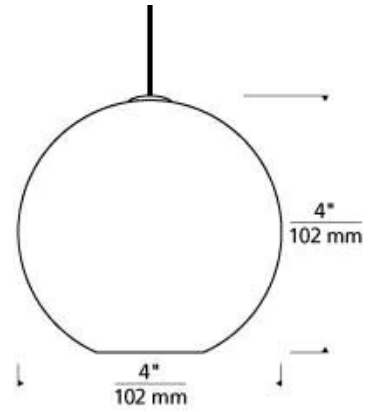

700 _____ BUE _____

JOB NAME _____

NOTES _____

BULLÉ PENDANT

SPECIFICATIONS

HARDWARE MATERIAL	Metal
SHADE MATERIAL	
NET WEIGHT	3 lbs
HEIGHT	4in
WIDTH	4in
LENGTH	4in
UP LIGHT / DOWN LIGHT / BOTH?	
WET LISTED	
DAMP LISTED	
DRY LISTED	Yes
MIN. HANGING HEIGHT	10.5in
MAX HANGING HEIGHT	76.5in
SLOPED CEILING ADAPTABLE?	
GENERAL LISTING	
INCLUDES	