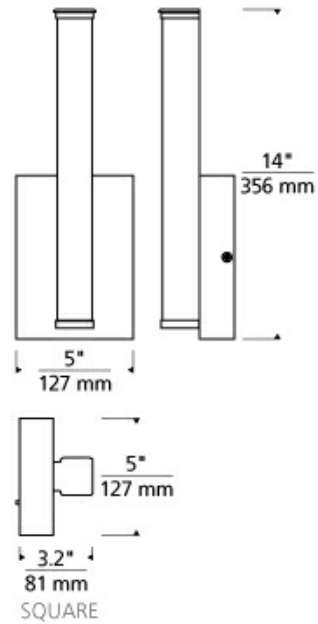

ORDERING INFORMATION

700BCLUF	SHAPE OR SIZE	LENGTH (A)	FINISH	LAMP
	S SQUARE	14 1/4"	C CHROME	-LED927 INTEGRATED LED 90 CRI 2700K 120V
			S SATIN NICKEL	-LED927-277 INTEGRATED LED 90 CRI 2700K 277V
				-LED930 INTEGRATED LED 90 CRI 3000K 120V
				-LED930-277 INTEGRATED LED 90 CRI 3000K 277V

700BCLUF _____

JOB NAME _____

NOTES _____

LUFE SQUARE 14 BATH

SPECIFICATIONS

HARDWARE MATERIAL	Metal
SHADE MATERIAL	Acrylic
NET WEIGHT	1 lbs
HEIGHT	14in
WIDTH	3.2in
LENGTH	5in
MIN. EXTENSION FROM WALL	3.15in
UP LIGHT / DOWN LIGHT / BOTH?	
WET LISTED	
DAMP LISTED	Yes
DRY LISTED	
UP / DOWN	
HORIZONTAL / VERTICAL	
WALL / CEILING MOUNT	
GENERAL LISTING	
ADA COMPLIANT	
INCLUDES	