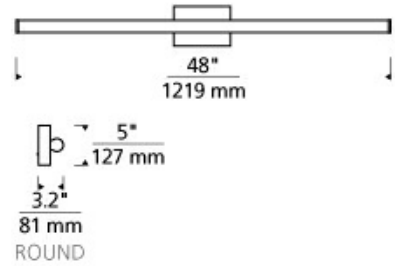

## ORDERING INFORMATION

700BCLUF	SHAPE OR SIZE	LENGTH (A)	FINISH	LAMP
	R ROUND	48 48"	C CHROME S SATIN NICKEL	-LED927 INTEGRATED LED 90 CRI 2700K 120V -LED927-277 INTEGRATED LED 90 CRI 2700K 277V -LED930 INTEGRATED LED 90 CRI 3000K 120V -LED930-277 INTEGRATED LED 90 CRI 3000K 277V

## SPECIFICATIONS

HARDWARE MATERIAL	Metal
SHADE MATERIAL	Acrylic
NET WEIGHT	3 lbs
HEIGHT	5in
WIDTH	3.2in
LENGTH	48in
WET LISTED	
DAMP LISTED	Yes
DRY LISTED	
GENERAL LISTING	
INCLUDES	