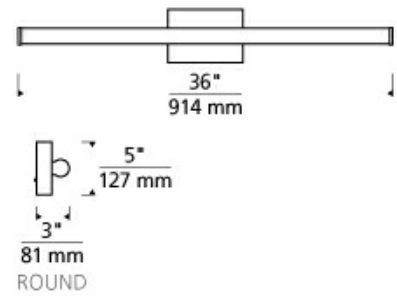

Chrome

Satin Nickel

ORDERING INFORMATION

| 700BCLUF | SHAPE OR SIZE | LENGTH (A) | FINISH | LAMP |
|----------|---------------|------------|----------------------------|--|
| | R ROUND | 36 36" | C CHROME S SATIN NICKEL | -LED927 INTEGRATED LED 90 CRI 2700K 120V -LED927-277 INTEGRATED LED 90 CRI 2700K 277V -LED930 INTEGRATED LED 90 CRI 3000K 120V -LED930-277 INTEGRATED LED 90 CRI 3000K 277V |

700BCLUF _____

JOB NAME _____

NOTES _____

LUFE ROUND 36 BATH

SPECIFICATIONS

| | |
|-------------------|---------|
| HARDWARE MATERIAL | Metal |
| SHADE MATERIAL | Acrylic |
| NET WEIGHT | 2.5 lbs |
| HEIGHT | 5in |
| WIDTH | 3.2in |
| LENGTH | 36in |
| WET LISTED | |
| DAMP LISTED | Yes |
| DRY LISTED | |
| GENERAL LISTING | |
| INCLUDES | |