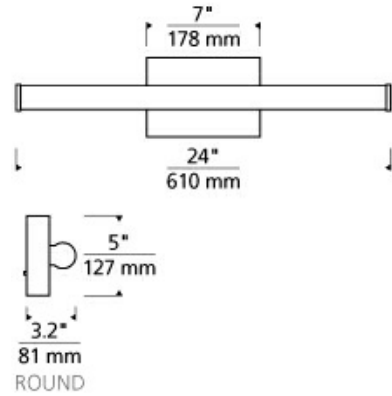

## ORDERING INFORMATION

700BCLUF	SHAPE OR SIZE	LENGTH (A)	FINISH	LAMP
	R ROUND	24 24"	C CHROME S SATIN NICKEL	-LED927 INTEGRATED LED 90 CRI 2700K 120V -LED927-277 INTEGRATED LED 90 CRI 2700K 277V -LED930 INTEGRATED LED 90 CRI 3000K 120V -LED930-277 INTEGRATED LED 90 CRI 3000K 277V

## SPECIFICATIONS

HARDWARE MATERIAL	Metal
SHADE MATERIAL	Acrylic
NET WEIGHT	2 lbs
HEIGHT	5in
WIDTH	3.2in
LENGTH	24in
WET LISTED	
DAMP LISTED	Yes
DRY LISTED	
GENERAL LISTING	
INCLUDES	