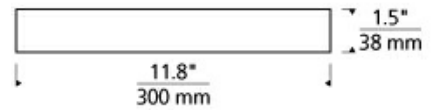

## SPECIFICATIONS

HARDWARE MATERIAL	
SHADE MATERIAL	
NET WEIGHT	3 lbs
HEIGHT	1.5in
WIDTH	11.8in
LENGTH	11.8in
UP LIGHT / DOWN LIGHT / BOTH?	
WET LISTED	
DAMP LISTED	Yes
DRY LISTED	
WALL / CEILING MOUNT	
GENERAL LISTING	
INCLUDES	