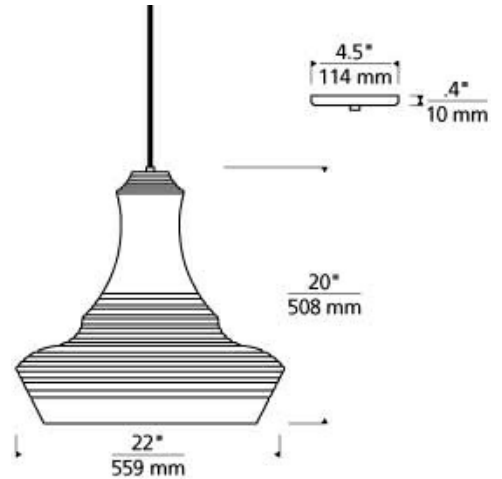

## SPECIFICATIONS

HARDWARE MATERIAL	Metal
SHADE MATERIAL	Metal
NET WEIGHT	4.5 lbs
HEIGHT	20in
WIDTH	22in
LENGTH	22in
UP LIGHT / DOWN LIGHT / BOTH?	
WET LISTED	
DAMP LISTED	Yes
DRY LISTED	
MIN. HANGING HEIGHT	26.5in
MAX HANGING HEIGHT	92.5in
TOTAL CORD LENGTH	72in
TOTAL STEM LENGTH	
STEM QTY	
SLOPED CEILING ADAPTABLE?	Yes
GENERAL LISTING	ETL Listed
INCLUDES	