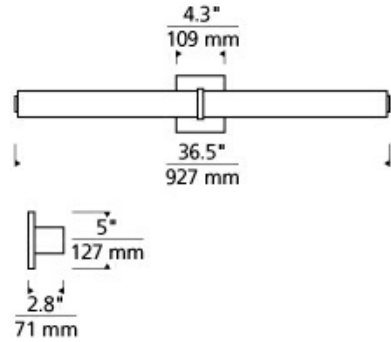

LAMPING

Includes 30 watt, 2514 delivered lumen, 3000K LED module. Can be mounted vertically or horizontally. Dimmable with low-voltage electronic dimmer.

Chrome

Chrome

Satin Nickel

ORDERING INFORMATION

700BCMLN	LENGTH (A)	COLOR	FINISH	LAMP
	36 36"	W WHITE GLASS	C CHROME	-LED930 LED 90 CRI 3000K 120V (T24) -LED930-277 LED 90 CRI 3000K 277V

700BCMLN _____

JOB NAME _____

NOTES _____

MILAN 36 BATH

SPECIFICATIONS

HARDWARE MATERIAL	Metal
SHADE MATERIAL	Acrylic
NET WEIGHT	6.5 lbs
HEIGHT	5in
WIDTH	2.8in
LENGTH	36.5in
WET LISTED	
DAMP LISTED	Yes
DRY LISTED	
GENERAL LISTING	
INCLUDES	

LAMPING SPECIFICATIONS

	LED LAMP	INTEGRATED LED	NON LED	NO LAMP
DELIVERED LUMENS				
WATTS		32		
MAX WATTAGE PER BULB		32W		
INPUT VOLTAGE		120V 277V		
DIMMING TYPE*		White Glass : ELV, TRIAC White Glass : 0-10V		
CCT		3000K		
CRI		90 CRI		
LED LIFETIME				
L70				
AVERAGE BULB HOURS		50000		
FIELD SERVICEABLE LED				
LAMP BASE		Integrated LED		
LAMP SHAPE		T3		
LAMP INCLUDED?		Y		
WARRANTY**		5 Years		