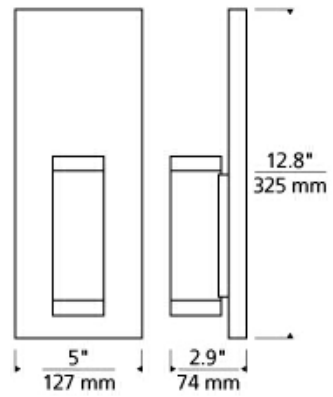

Chrome

Chrome

Matte Black

LAMPING

Includes 13 watt, 719 delivered lumens, 3000K LED module. Dimmable with low-voltage electronic dimmer. ADA compliant.

ORDERING INFORMATION

700BCDBS	SHAPE OR SIZE	FINISH	LAMP
	11 LIGHT	C CHROME B MATTE BLACK	-LED930 LED 90 CRI 3000K 120V -LED930-277 LED 90 CRI 3000K 277V

700BCDBS _____

JOB NAME _____

NOTES _____

DOBSON II 1-LIGHT WALL/BATH

SPECIFICATIONS

HARDWARE MATERIAL	Metal
SHADE MATERIAL	Glass
NET WEIGHT	3.0 lbs
HEIGHT	12.8in
WIDTH	2.9in
LENGTH	5in
WET LISTED	
DAMP LISTED	Yes
DRY LISTED	
GENERAL LISTING	
INCLUDES	