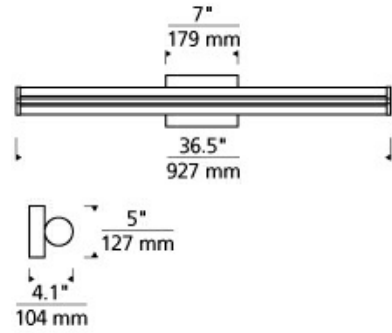

LAMPING

Includes 36 watt, 3153 delivered lumen, 3000K LED module. Dimmable with low-voltage electronic dimmer.

Chrome

Chrome

Satin Nickel

ORDERING INFORMATION

700BCPET	LENGTH (A)	FINISH	LAMP
	36 36"	C CHROME S SATIN NICKEL	-LED930 LED 90 CRI 3000K 120V -LED930-277 LED 90 CRI 3000K 277V

700BCPET _____

JOB NAME _____

NOTES _____

PETRA 36 BATH

SPECIFICATIONS

HARDWARE MATERIAL	Metal
SHADE MATERIAL	Acrylic
NET WEIGHT	5.5 lbs
HEIGHT	5in
WIDTH	4.1in
LENGTH	36.5in
WET LISTED	
DAMP LISTED	Yes
DRY LISTED	
GENERAL LISTING	
INCLUDES	