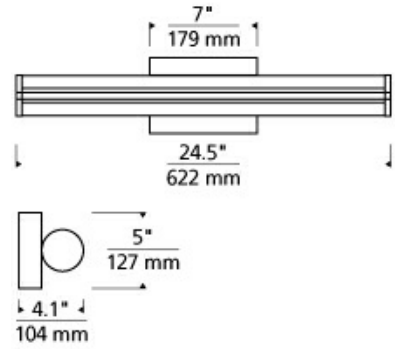

LAMPING

Includes 24 watt, 2052 delivered lumen, 3000K LED module. Dimmable with low-voltage electronic dimmer.

Chrome

Chrome

Satin Nickel

ORDERING INFORMATION

700BCPET	LENGTH (A)	FINISH	LAMP
	24 24"	C CHROME S SATIN NICKEL	-LED930 LED 90 CRI 3000K 120V -LED930-277 LED 90 CRI 3000K 277V

700BCPET _____

JOB NAME _____

NOTES _____

PETRA 24 BATH

SPECIFICATIONS

HARDWARE MATERIAL	Metal
SHADE MATERIAL	Acrylic
NET WEIGHT	4.5 lbs
HEIGHT	5in
WIDTH	4.1in
LENGTH	24.5in
WET LISTED	
DAMP LISTED	Yes
DRY LISTED	
GENERAL LISTING	
INCLUDES	