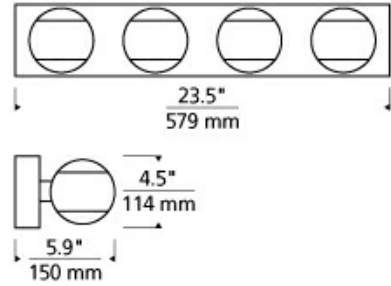

700BCOKO _____

JOB NAME _____

NOTES _____

OKO 4-LIGHT BATH

SPECIFICATIONS

HARDWARE MATERIAL	Metal
SHADE MATERIAL	Steel
NET WEIGHT	5.5 lbs
HEIGHT	4.5in
WIDTH	5.9in
LENGTH	23.5in
WET LISTED	
DAMP LISTED	Yes
DRY LISTED	
GENERAL LISTING	
INCLUDES	