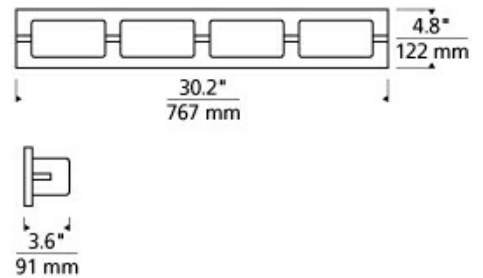

PRODUCT FEATURES

- Premium quality construction and light output with your choice of on-trend finishes
- Mounts horizontally or vertically for added versatility
- Four length options including 15.3" 23" 30.2" 37.5"
- Fully dimmable LED lamping options to create the desired ambiance
- High quality, long-lasting integrated LED lamping included to save you time and money
- Protected by a 5-year warranty, please visit www.techlighting.com for details

LAMPING

Includes 40 watt, 1720 delivered lumen, 2700K LED module. Mounts horizontally or vertically. ADA compliant. Dimmable with low-voltage electronic dimmer.

Chrome

Chrome

Satin Nickel

ORDERING INFORMATION

700BCARS	LENGTH (A)	FINISH	LAMP
	4 30.2"	C CHROME S SATIN NICKEL	-LED927 LED 90 CRI 2700K 120V

700BCARS _____

JOB NAME _____

NOTES _____

ARRIS 4-LIGHT BATH

SPECIFICATIONS

HARDWARE MATERIAL	Metal
SHADE MATERIAL	Glass
NET WEIGHT	3 lbs
HEIGHT	4.8in
WIDTH	3.6in
LENGTH	30.2in
WET LISTED	
DAMP LISTED	
DRY LISTED	
GENERAL LISTING	
INCLUDES	