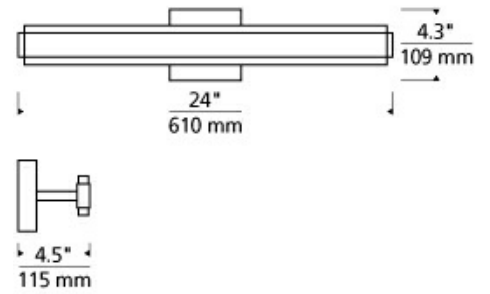

LAMPING

Includes 20 watt, 591 delivered lumen, 2700K LED module. Mounts horizontally or vertically. Dimmable with low-voltage electronic dimmer.

Satin Nickel

Satin Nickel

White

ORDERING INFORMATION

700BCTFN	LENGTH (A)	FINISH	LAMP
	24 24"	S SATIN NICKEL W WHITE	-LED927 LED 90 CRI 2700K 120V -LED927-277 LED 90 CRI 2700K 277V

700BCTFN _____

JOB NAME _____

NOTES _____

TIFFIN 24 BATH

SPECIFICATIONS

HARDWARE MATERIAL	Metal
SHADE MATERIAL	Metal
NET WEIGHT	4 lbs
HEIGHT	4.3in
WIDTH	4.5in
LENGTH	24in
WET LISTED	
DAMP LISTED	
DRY LISTED	
GENERAL LISTING	
INCLUDES	

LAMPING SPECIFICATIONS

	LED LAMP	INTEGRATED LED	NON LED	NO LAMP
DELIVERED LUMENS		591		
WATTS		20		
MAX WATTAGE PER BULB		20W		
INPUT VOLTAGE		120V 277V		
DIMMING TYPE*		ELV, TRIAC 0-10V		
CCT		2700K		
CRI		90 CRI		
LED LIFETIME				
L70				
AVERAGE BULB HOURS		50000		
FIELD SERVICEABLE LED				
LAMP BASE		Integrated LED		
LAMP SHAPE		T3		
LAMP INCLUDED?		Y		
WARRANTY**		5 Years		